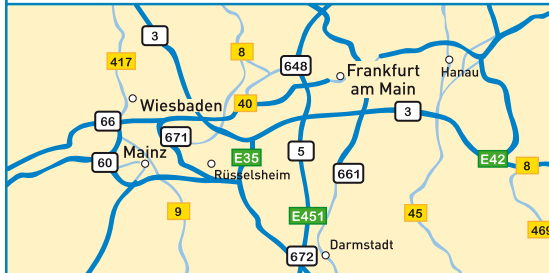

smiths detection

bringing technology to life

Smiths Heimann GmbH

Location I
Im Herzen 4
65205 Wiesbaden
Tel. +49 (0)611 9412-0
Fax +49 (0)611 9412-229

Location II
Borsigstr. 15
65205 Wiesbaden

germany@smithsdetection.com
www.smithsdetection.com

From the A66

Follow the A66 in direction Wiesbaden.

Directions to our headquarters in Erbenheim

Leave the A66 at exit Wiesbaden-Erbenheim and follow the B455 in direction Wiesbaden. Leave the main street and turn right in direction Wiesbaden-Erbenheim Nord. At the next intersection point turn left into Berliner Straße and turn left again at the next street (im Herzen).

Directions to Nordenstadt

From Wiesbaden: Leave the A66 at exit Wiesbaden-Nordenstadt and continue on Stolberger Straße in direction Nordenstadt. Pass the bridge and then turn left into Borsigstraße.

From Frankfurt: Leave the A66 at exit Wiesbaden-Nordenstadt and continue straight on, crossing Stolberger Straße, into Borsigstraße.

From the A3 + A5 Frankfurt Airport

Follow the A3 in direction Wiesbaden. At the Wiesbadener Kreuz take the A66 in direction Wiesbaden. Leave the A66 at exit Wiesbaden-Erbenheim and continue on the B455 in direction Wiesbaden.